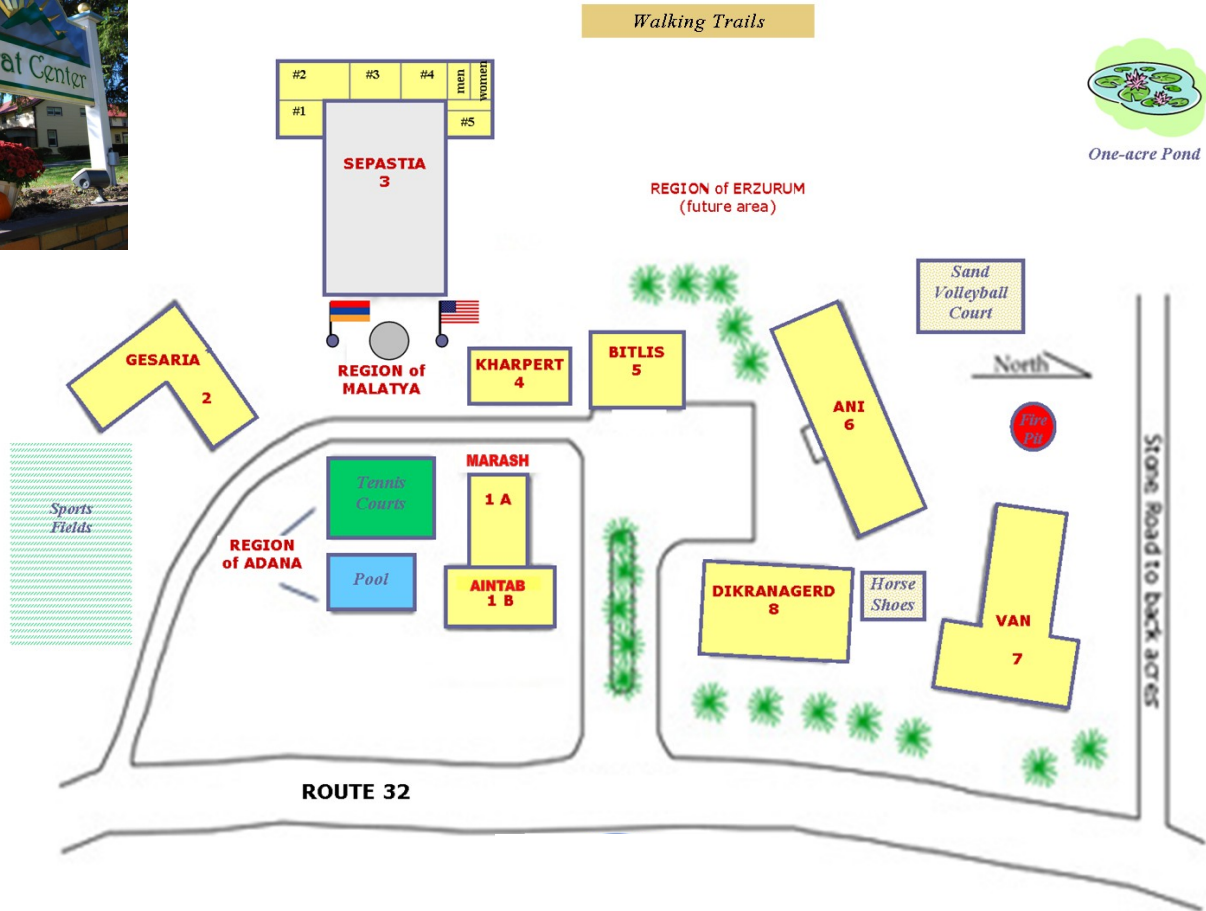

EXPLORE THE FACILITY • Facility & Room Photos

6944 SR 32
Greenville, NY 12083

Facility Layout

518-966-8000
www.araratcenter.org

Click on building or region to view pictures.

1A—Marash:

- Dining Hall
- Main Kitchen
- Dormitories (15 rooms)

1B— Aintab:

- Facility Main House

2—Gesaria:

- One-story (15 rooms)
- Gathering room

3—Sepastia:

- 60'X100' pavilion
- Five classrooms
- Bathrooms in rear

4—Kharpert:

- Cottage
- Camp infirmary

5—Bitlis:

- Dormitories (five rooms)
- Four bay garage

6— Ani:

- Motel (8 rooms)

7—Van:

- Recreation Hall (two sides)
- One side—large open area with hardwood floors
- Game room side—ping pong, billiards, lounge

8—Dikranagerd:

- Two-story building (17 rms)

Region of Adana:

- 35'X70' cement pool
- tennis courts
- basketball

Region of Erzurum:

- Children's playground area with swing set.

Region of Malatya:

- Monument with flag poles and engraved brick walkway